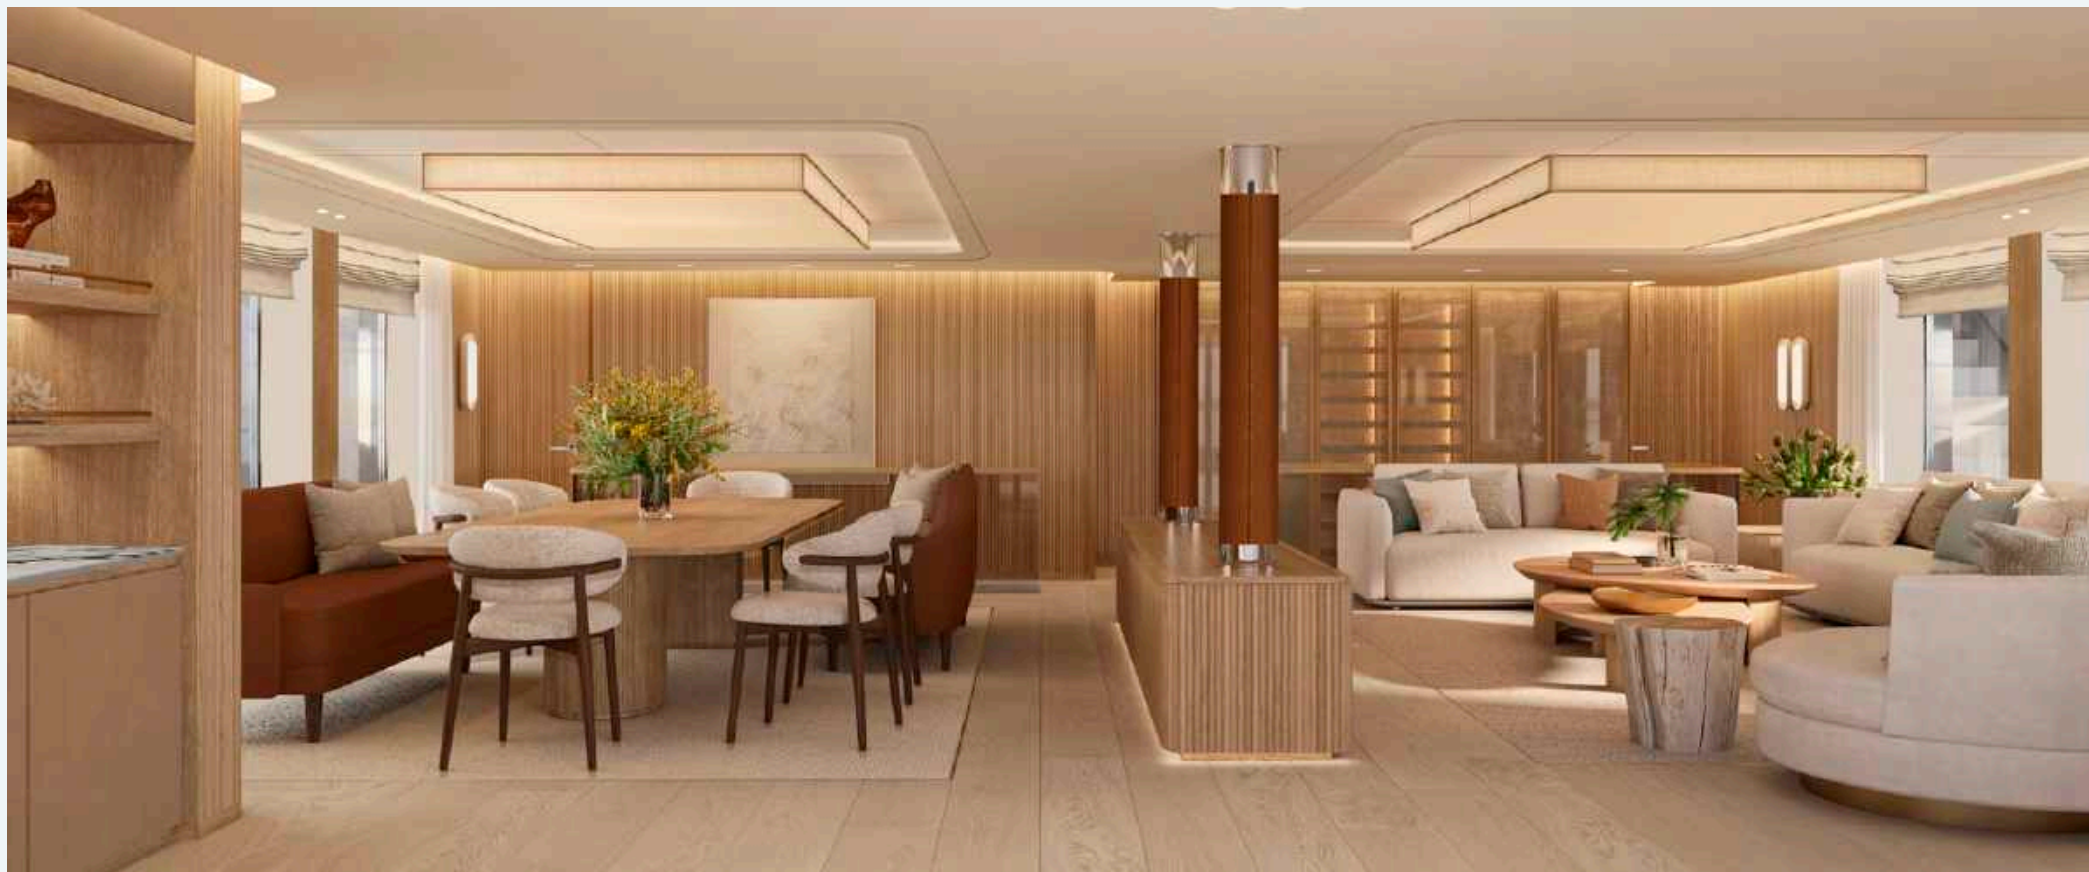

SEAWOLF X

42.84m Rossinavi 2024

SEAWOLF X

BUILDER: ROSSINAVI

YEAR BUILT: 2024

LOA: 42.84M

Main Salon & Dining

Main Salon & Spa / Sauna

Master Stateroom / Gym

Master Stateroom Lounge, Bathroom & Wardrobe

Master Stateroom Bathroom

Guest Cabin

Guest Cabin

Exterior Decks

Exterior Decks

SEAWOLF X

Exterior Decks & Exterior Profile

Exterior Profile

SEAWOLF X

Exterior Profile

Exterior Profile

Specifications

Main Characteristics

LENGTH: 42.84M
BEAM: 13.6M
DRAFT: 2.0M
YEAR BUILT: 2024
BUILDER: ROSSINAVI
INTERIOR DESIGNER: MEYER AND DAVIS
NAVAL ARCHITECT: FULVIO DE SIMONI