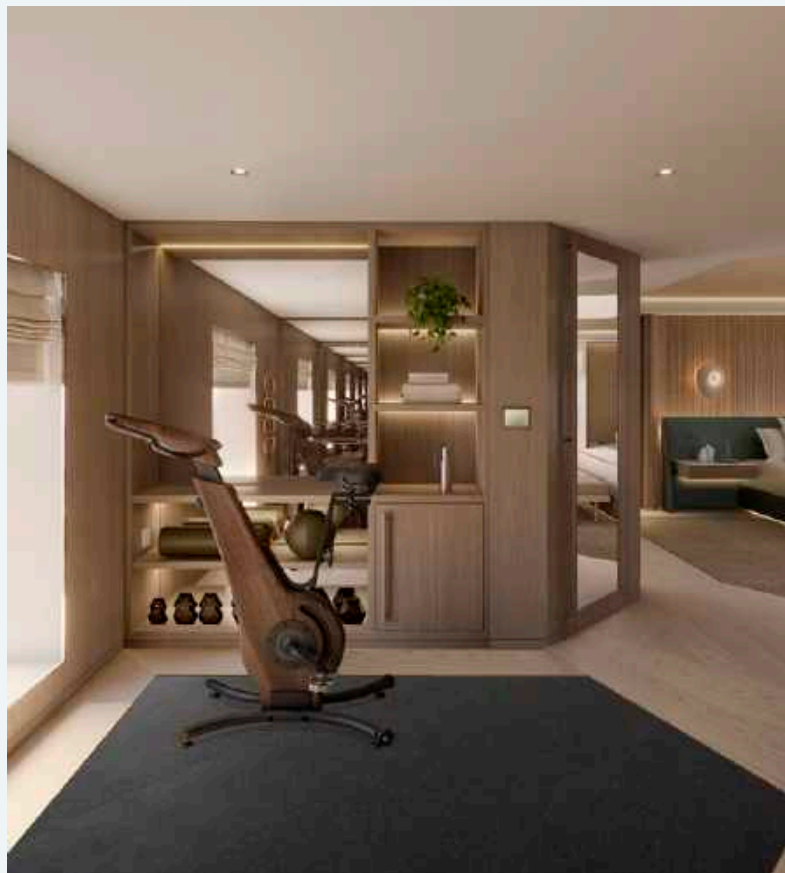

SEAWOLF X

42.84m Rossinavi 2024

SEAWOLF X

BUILDER: ROSSINAVI

YEAR BUILT: 2024

LOA: 42.84M

Main Salon & Dining

Main Salon & Spa / Sauna

Master Stateroom / Gym

Master Stateroom Lounge, Bathroom & Wardrobe

Master Stateroom Bathroom

Guest Cabin

Guest Cabin

Exterior Decks

Exterior Decks

SEAWOLF X